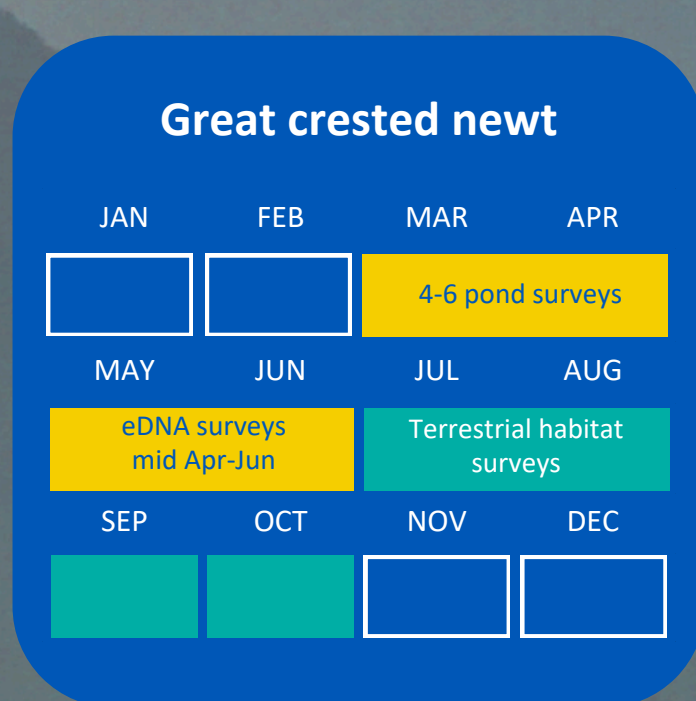

Survey Calendar - UK & Ireland

Land Environment

Optimal Sub-optimal

Get in touch today to talk about your upcoming survey requirements.