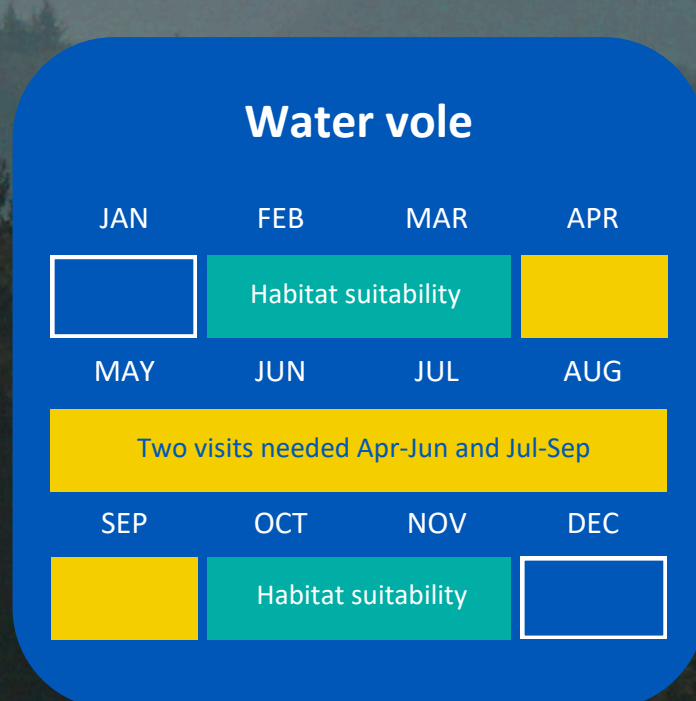

Survey Calendar - UK & Ireland

Land Environment

Optimal Sub-optimal

Get in touch today to talk about your upcoming survey requirements.