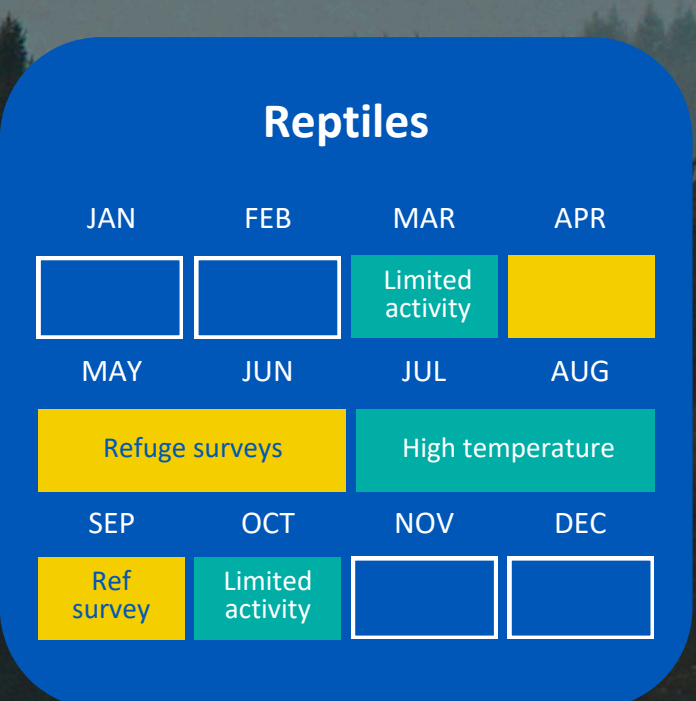

Survey Calendar - UK & Ireland

Land Environment

Optimal Sub-optimal

Get in touch today to talk about your upcoming survey requirements.