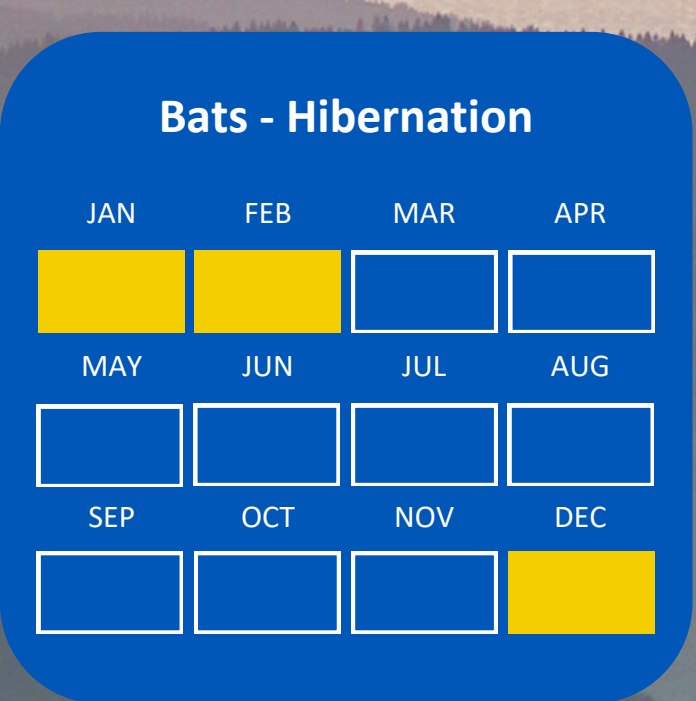

Survey Calendar - UK & Ireland

Land Environment

Optimal Sub-optimal

Get in touch today to talk about your upcoming survey requirements.