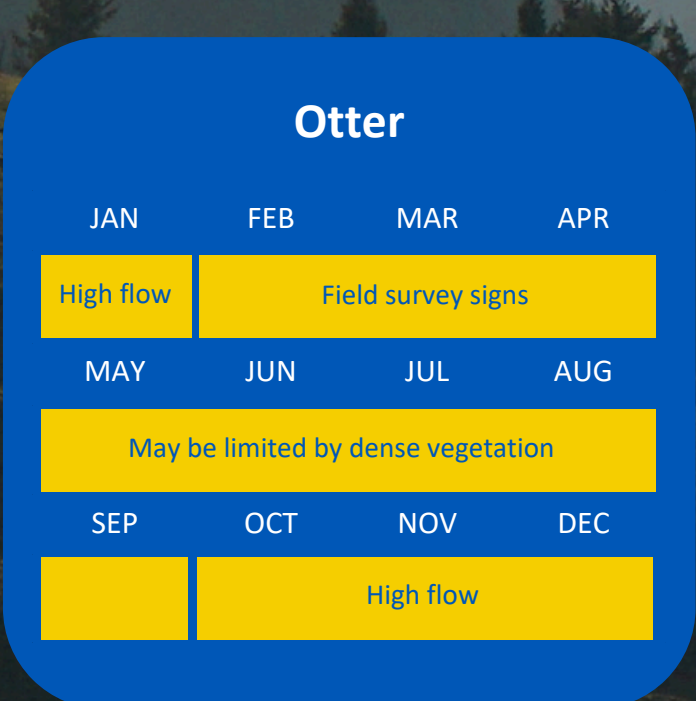

Survey Calendar - UK & Ireland

Land Environment

Optimal Sub-optimal

Get in touch today to talk about your upcoming survey requirements.