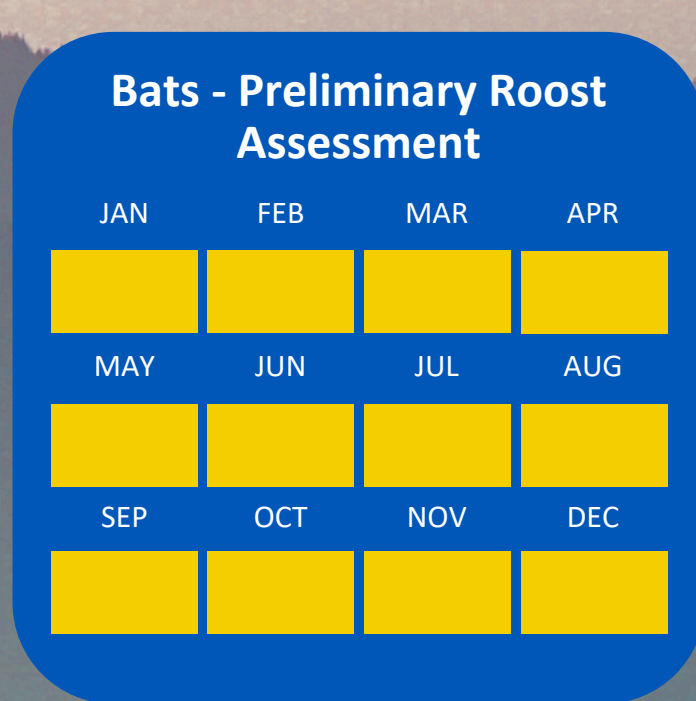

Survey Calendar - UK & Ireland

Land Environment

Optimal Sub-optimal

Get in touch today to talk about your upcoming survey requirements.